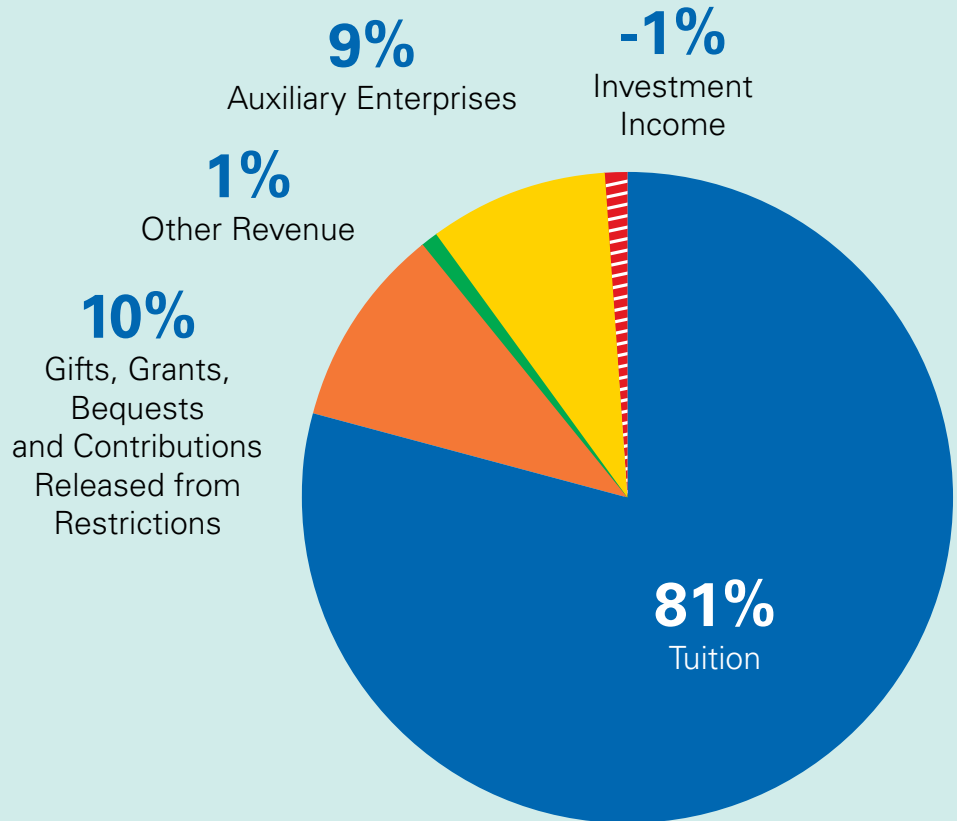

Marian at a Glance

Revenue
$32,914,000

Expenses
$31,759,000