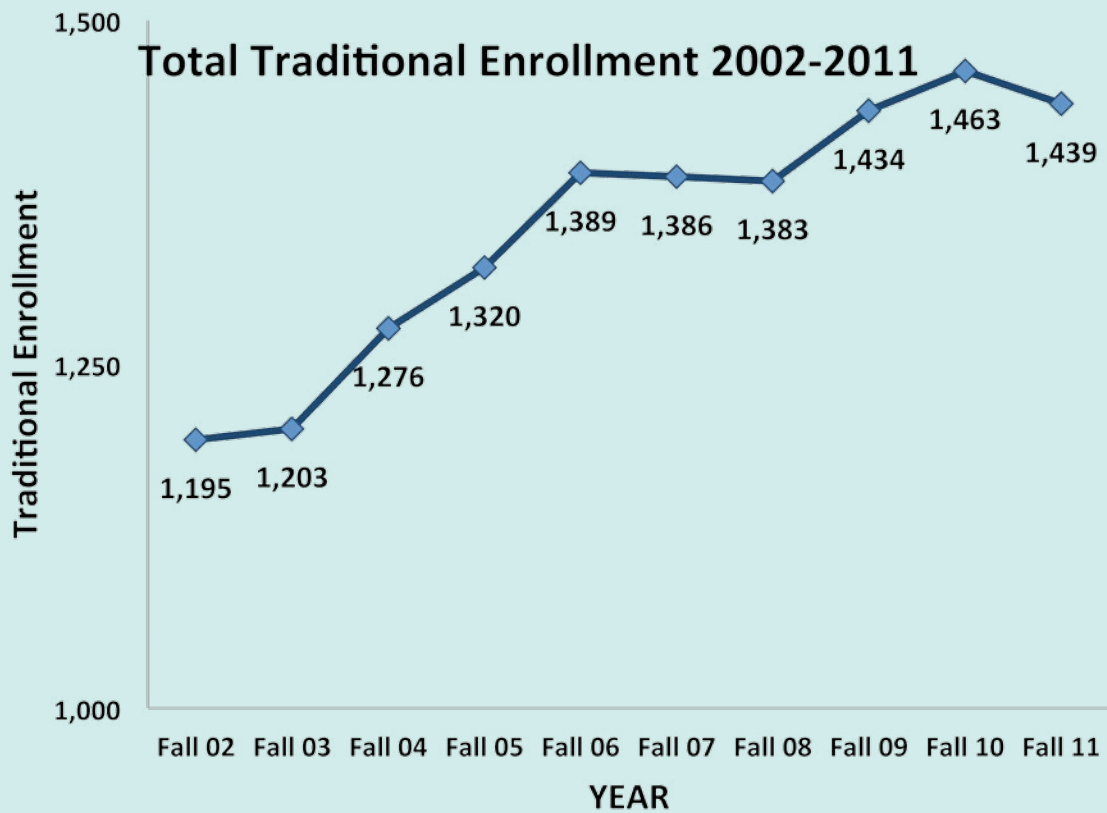

Marian Enrollment