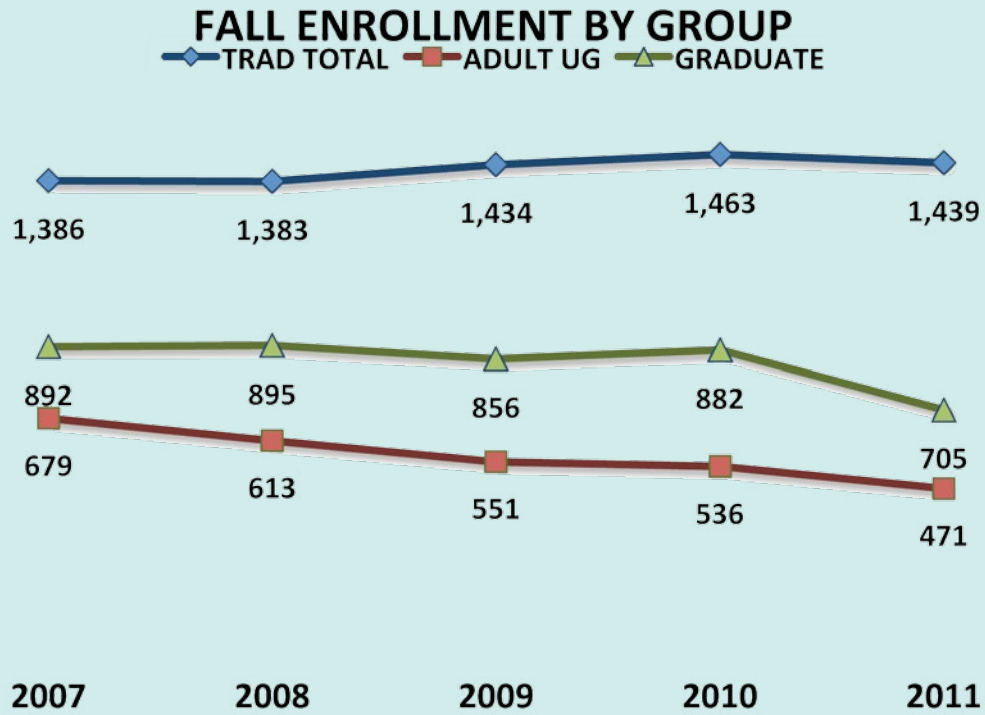

Marian Enrollment