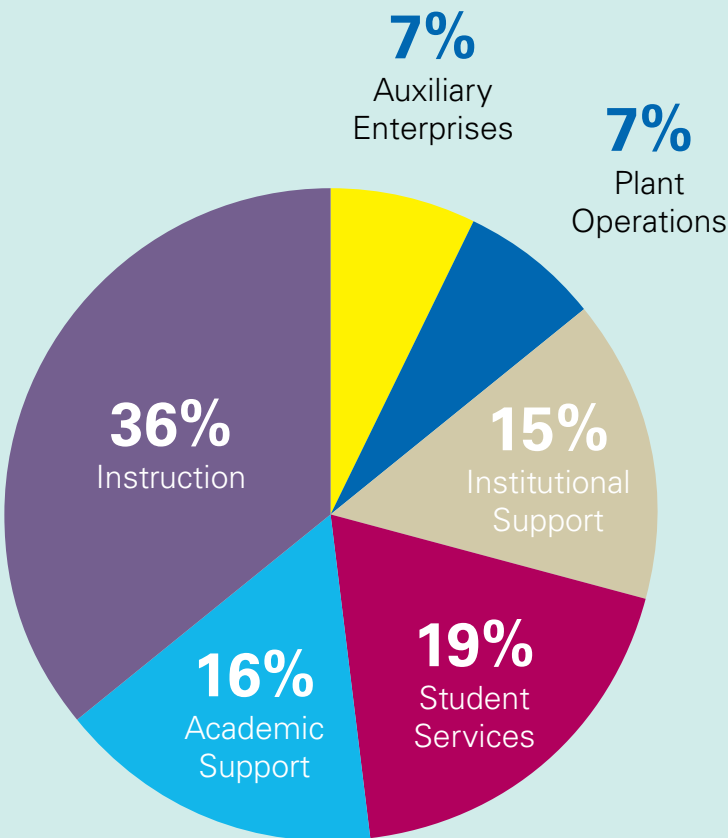

Marian at a Glance

Revenue
$32,914,000

Expenses
$31,759,000